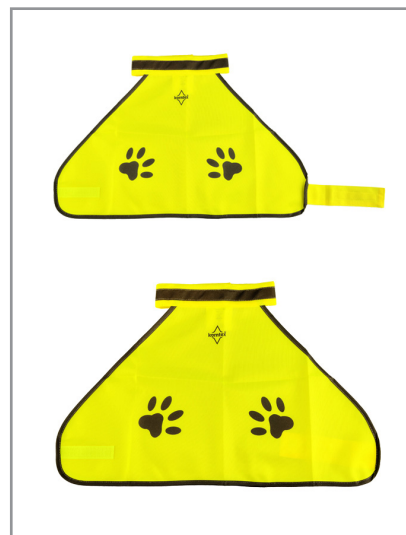

# Art. KTH100 Safety Vest For Dogs

## Size chart

Size	S	M	L
Width	40 cm	52 cm	65 cm
Height	22 cm	29 cm	36 cm

## Safety Vest For Dogs

- Dog's safety vest in three sizes
- With silver reflective paws printed on the sides
- Hem-edged with reflective polyester border
- Easy to clean polyester
- Hem stitching with silver reflective polyester edging

## Suitable for

Cycling, running, hiking, way to school, sports

Yellow  
Pantone 394 C

Material: 100% polyester

Yellow  
Pantone 394 C