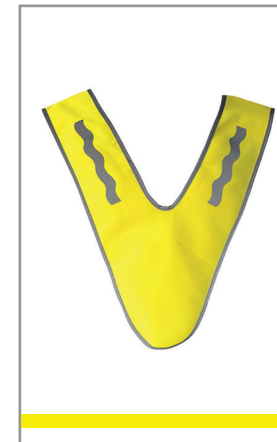

Art. KT100 / KT150 Safety Collar

Size chart

Size	KT100 - Children	KT150- Adults
Width	Onesize	Onesize
Height	Onesize	Onesize

Just slip it on

- Reasonable, easy-to-handle hi-vis garment
- Small safety collar that fits in your pocket
- Perfect promotional product
- Hem stitching with silver reflective polyester edging
- Certified according to EN 13356

Suitable for

Cycling, playing, running, hiking, way to school, sports

Material: 100% polyester

KT100:
Size: Children
Color: Yellow

KT150:
Size: Adults
Color: Yellow

Yellow
Pantone 394 C
KT100

Yellow
Pantone 394 C
KT150